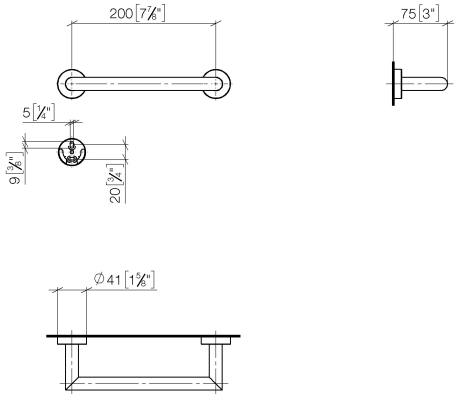

83 020 979

- gauge 200 mm
- width 240mm
- height 40 mm
- rosette Ø 40 mm
- 75mm projection

Fits: LISSÉ, META

	Chrome	83 020 979-00
	Brushed Platinum	83 020 979-06
	Dark Chrome	83 020 979-19
	Light Gold	83 020 979-26
	Brushed Light Gold	83 020 979-27
	Matte Black	83 020 979-33
	Brushed Bronze	83 020 979-42
	Brushed Champagne (22kt Gold)	83 020 979-46
	Champagne (22kt Gold)	83 020 979-47
	Brushed Chrome	83 020 979-93
	Brushed Dark Platinum	83 020 979-99

83 020 979

mm [inches]

83 020 979

Parts for other
finishes can be found
here: Brushed
Platinum

Spare parts list

No.	Item Number	Name	Quantity used	Delivery time
1	05 28 22 545 00-00	holder	1	10
2	08 27 97 502-00	rosette	2	10
3	08 30 11 517 90	ring	2	2
4	08 17 97 560 90	holder	2	2
5	05 30 31 025 00 90	fixing set	2	2
6	08 17 97 501 07	holder	2	2